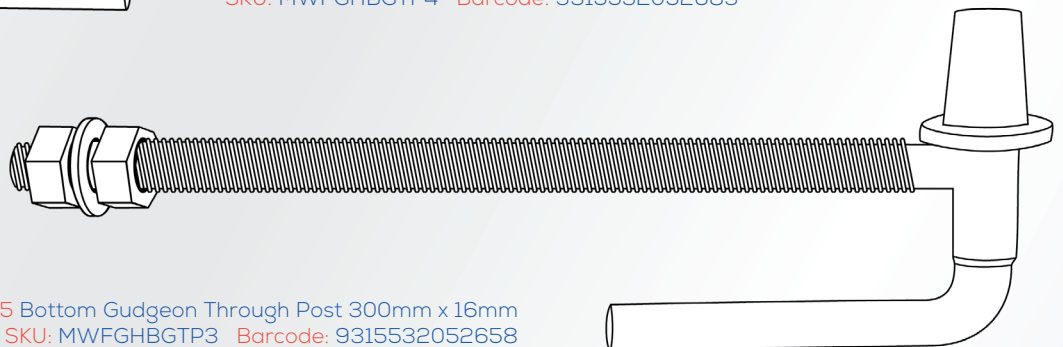

Farm Gate Fittings - Individual

Item No. 10 Double Gate Bow
SKU: MWFGLBOW Barcode: 9315532052702

Item No. 6
Bottom Gudgeon, Screw
On - Suits 25Nb
SKU: MWFGHBGSO
Barcode: 9315532052665

Item No. 4
Top Strap Hinge Assembly,
Screw On - Suits 25Nb
SKU: MWFGHTSSO
Barcode: 9315532052641

Item No. 3 Bottom Gudgeon, Screw In - Suits 25Nb
SKU: MWFGHBGSI Barcode: 9315532052634

Item No. 8 Bottom Gudgeon Through Post 400mm x 16mm
SKU: MWFGHBGTP4 Barcode: 9315532052689

Item No. 5 Bottom Gudgeon Through Post 300mm x 16mm
SKU: MWFGHBGTP3 Barcode: 9315532052658

Farm Gate Fittings - Individual

Item No. 2 Top Strap Through Post 300mm x 16mm SKU: MWFGHTSTP3 Barcode: 9315532052627

Item No. 9 Top Strap Through Post 400mm x 16mm SKU: MWFGHTSTP4 Barcode: 9315532052696