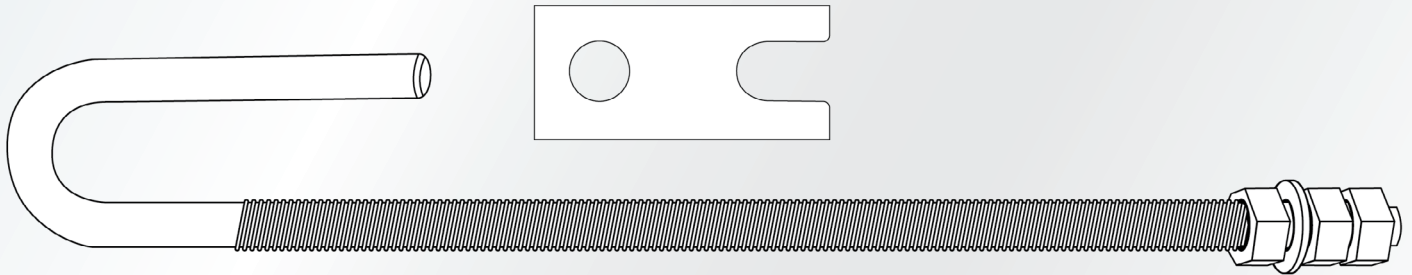

Farm Gate Fittings - Individual

Item No. 10 Double Gate Bow
SKU: MWFGLBOW Barcode: 9315532052702

Item No. 6
Bottom Gudgeon, Screw
On - Suits 25Nb
SKU: MWFGHBGSO
Barcode: 9315532052665

Item No. 4
Top Strap Hinge Assembly,
Screw On - Suits 25Nb
SKU: MWFGHTSSO
Barcode: 9315532052641

Item No. 3 Bottom Gudgeon, Screw In - Suits 25Nb
SKU: MWFGHBGSI Barcode: 9315532052634

Item No. 8 Bottom Gudgeon Through Post 400mm x 16mm
SKU: MWFGHBGTP4 Barcode: 9315532052689

Item No. 5 Bottom Gudgeon Through Post 300mm x 16mm
SKU: MWFGHBGTP3 Barcode: 9315532052658

Farm Gate Fittings - Individual

Item No. 2 Top Strap Through Post 300mm x 16mm SKU: MWFGHTSTP3 Barcode: 9315532052627

Item No. 9 Top Strap Through Post 400mm x 16mm SKU: MWFGHTSTP4 Barcode: 9315532052696