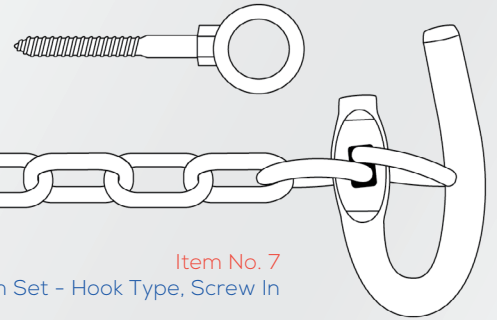

Item No. 1 Farm Gate Latch Set - Ring Type, Screw In

Item No. 2 Top Strap Through Post 300mm x 16mm

Item No. 3 Bottom Gudgeon, Screw In - Suits 25Nb

Farm Gate Fittings - Sets

Hook Latch and Hinge Set #2

SKU: MWFGSETHL02H
Barcode: 9315532052733

Item No. 7
Farm Gate Latch Set - Hook Type, Screw In

Item No. 4
Top Strap Hinge Assembly, Screw On - Suits 25Nb

Item No. 3
Bottom Gudgeon, Screw In - Suits 25Nb

Ring Latch and Hinge Set #2

SKU: MWFGSETHL02R
Barcode: 9315532052726

Item No. 1
Farm Gate Latch Set - Ring Type, Screw In

Item No. 4
Top Strap Hinge Assembly, Screw On - Suits 25Nb

Item No. 3
Bottom Gudgeon, Screw In - Suits 25Nb

Farm Gate Fittings - Sets

Hook Latch and Hinge Set #4

SKU: MWFGSETHL04H
Barcode: 9315532052757

Item No. 7

Farm Gate Latch Set - Hook Type, Screw In

Item No. 8

Bottom Gudgeon Through Post 400mm x 16mm

Item No. 9

Top Strap Through Post 400mm x 16mm

Ring Latch and Hinge Set #4