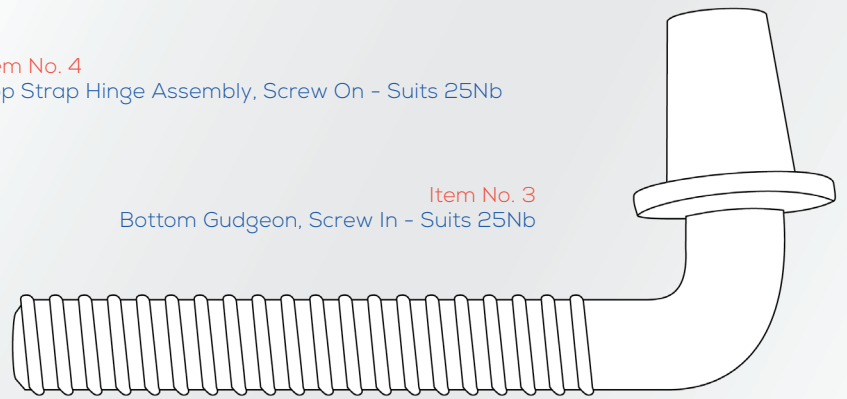

Hinge Only Set #3

SKU: MWFGH25NB
Barcode: 9315532052184

Item No. 6
Bottom Gudgeon, Screw
On - Suits 25Nb

Item No. 4
Top Strap Hinge Assembly,
Screw On - Suits 25Nb

Ring Latch and Hinge Set #1

SKU: MWFGSETHL01R
Barcode: 9315532052719

Item No. 1 Farm Gate Latch Set - Ring Type, Screw In

Item No. 2 Top Strap Through Post 300mm x 16mm

Item No. 3 Bottom Gudgeon, Screw In - Suits 25Nb

Farm Gate Fittings - Sets

Hook Latch and Hinge Set #2

SKU: MWFGSETHL02H
Barcode: 9315532052733

Item No. 7
Farm Gate Latch Set - Hook Type, Screw In

Item No. 4
Top Strap Hinge Assembly, Screw On - Suits 25Nb

Item No. 3
Bottom Gudgeon, Screw In - Suits 25Nb

Ring Latch and Hinge Set #2

SKU: MWFGSETHL02R
Barcode: 9315532052726

Item No. 1
Farm Gate Latch Set - Ring Type, Screw In

Item No. 4
Top Strap Hinge Assembly, Screw On - Suits 25Nb

Item No. 3
Bottom Gudgeon, Screw In - Suits 25Nb

Farm Gate Fittings - Sets

Hook Latch and Hinge Set #4