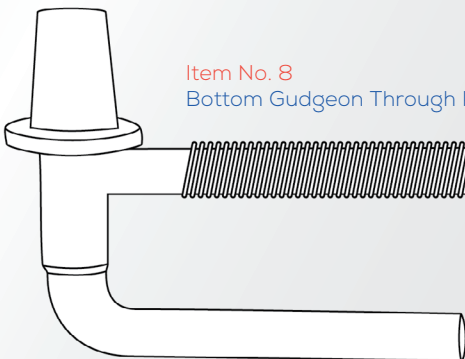

SKU: MWFGSETHL04H
Barcode: 9315532052757

Item No. 7

Farm Gate Latch Set - Hook Type, Screw In

Item No. 8

Bottom Gudgeon Through Post 400mm x 16mm

Item No. 9

Top Strap Through Post 400mm x 16mm

Ring Latch and Hinge Set #4

SKU: MWFGSETHL04R
Barcode: 9315532052740

Item No. 1

Farm Gate Latch Set - Ring Type, Screw In

Item No. 8

Bottom Gudgeon Through Post 400mm x 16mm

Item No. 9

Top Strap Through Post 400mm x 16mm

Farm Gate Fittings - Sets

Hook Latch and Hinge Set #9

SKU: MWFGSETHL09H
Barcode: 9315532052771

Item No. 7
Farm Gate Latch Set - Hook Type, Screw In

Item No. 5
Bottom Gudgeon Through Post 300mm x 16mm

Item No. 2
Top Strap Through Post
300mm x 16mm