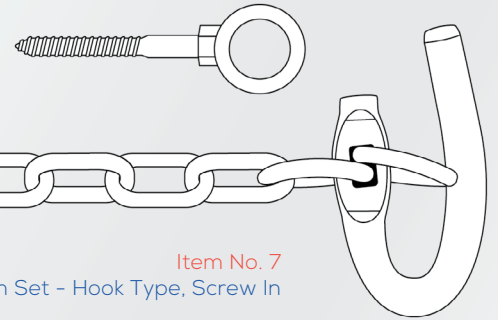

Item No. 1
Farm Gate Latch Set - Ring Type, Screw In

Item No. 4
Top Strap Hinge Assembly, Screw On - Suits 25Nb

Item No. 3
Bottom Gudgeon, Screw In - Suits 25Nb

Farm Gate Fittings - Sets

Hook Latch and Hinge Set #4

SKU: MWFGSETHL04H
Barcode: 9315532052757

Item No. 7

Farm Gate Latch Set - Hook Type, Screw In

Item No. 8

Bottom Gudgeon Through Post 400mm x 16mm

Item No. 9

Top Strap Through Post 400mm x 16mm

Ring Latch and Hinge Set #4

SKU: MWFGSETHL04R
Barcode: 9315532052740

Item No. 1

Farm Gate Latch Set - Ring Type, Screw In

Item No. 8

Bottom Gudgeon Through Post 400mm x 16mm

Item No. 9

Top Strap Through Post 400mm x 16mm

Farm Gate Fittings - Sets

Hook Latch and Hinge Set #9

SKU: MWFGSETHL09H
Barcode: 9315532052771

Item No. 7
Farm Gate Latch Set - Hook Type, Screw In

Item No. 5
Bottom Gudgeon Through Post 300mm x 16mm

Item No. 2
Top Strap Through Post
300mm x 16mm