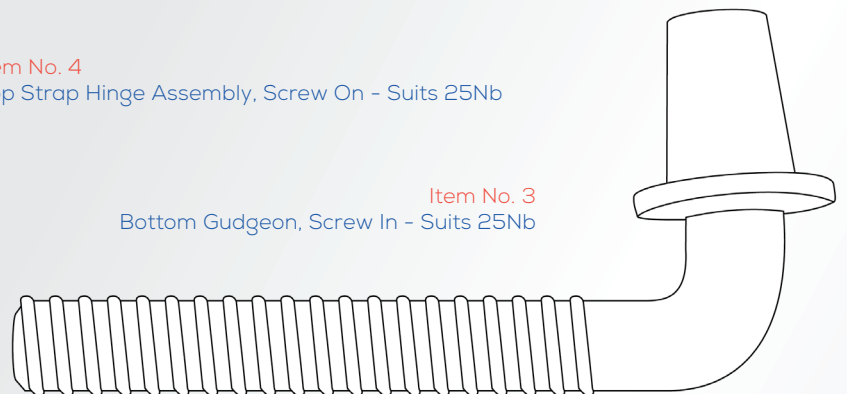

Item No. 1 Farm Gate Latch Set - Ring Type, Screw In

Item No. 2 Top Strap Through Post 300mm x 16mm

Item No. 3 Bottom Gudgeon, Screw In - Suits 25Nb

Farm Gate Fittings - Sets

Hook Latch and Hinge Set #2

SKU: MWFGSETHL02H
Barcode: 9315532052733

Item No. 7
Farm Gate Latch Set - Hook Type, Screw In

Item No. 4
Top Strap Hinge Assembly, Screw On - Suits 25Nb

Item No. 3
Bottom Gudgeon, Screw In - Suits 25Nb

Ring Latch and Hinge Set #2

SKU: MWFGSETHL02R
Barcode: 9315532052726

Item No. 1
Farm Gate Latch Set - Ring Type, Screw In

Item No. 4
Top Strap Hinge Assembly, Screw On - Suits 25Nb

Item No. 3
Bottom Gudgeon, Screw In - Suits 25Nb

Farm Gate Fittings - Sets

Hook Latch and Hinge Set #4

SKU: MWFGSETHL04H
Barcode: 9315532052757

Item No. 7

Farm Gate Latch Set - Hook Type, Screw In

Item No. 8

Bottom Gudgeon Through Post 400mm x 16mm

Item No. 9

Top Strap Through Post 400mm x 16mm

Ring Latch and Hinge Set #4