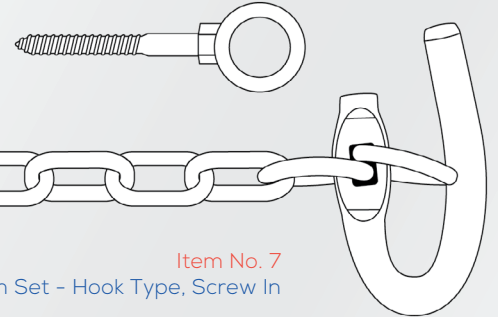

Hook Latch and Hinge Set #9

SKU: MWFGSETHL09H
Barcode: 9315532052771

Item No. 7
Farm Gate Latch Set - Hook Type, Screw In

Item No. 5
Bottom Gudgeon Through Post 300mm x 16mm

Item No. 2
Top Strap Through Post
300mm x 16mm

Ring Latch and Hinge Set #9

SKU: MWFGSETHL09R
Barcode: 9315532052764

Item No. 1
Farm Gate Latch Set - Ring Type, Screw In

Item No. 5
Bottom Gudgeon Through Post 300mm x 16mm

Item No. 2
Top Strap Through Post
300mm x 16mm

Farm Gate Fittings - Sets

Hook Latch and Hinge Set #15

SKU: MWFGSETHL15H
Barcode: 9315532052795

Item No. 7

Farm Gate Latch Set - Hook Type, Screw In

Item No. 4
Top Strap Hinge Assembly, Screw On - Suits 25Nb

Item No. 6
Bottom Gudgeon, Screw On - Suits 25Nb

Ring Latch and Hinge Set #15

SKU: MWFGSETHL15R
Barcode: 9315532052788

Item No. 1

Farm Gate Latch Set - Ring Type, Screw In

Item No. 4
Top Strap Hinge Assembly, Screw On - Suits 25Nb