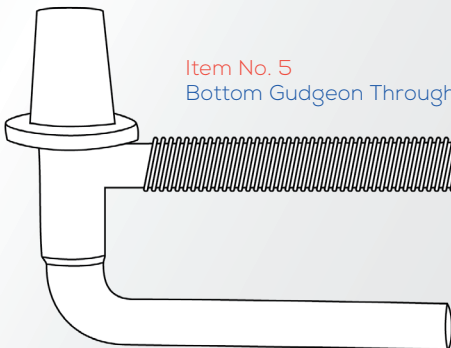

SKU: MWFGSETHL04R
Barcode: 9315532052740

Item No. 1

Farm Gate Latch Set - Ring Type, Screw In

Item No. 8

Bottom Gudgeon Through Post 400mm x 16mm

Item No. 9

Top Strap Through Post 400mm x 16mm

Farm Gate Fittings - Sets

Hook Latch and Hinge Set #9

SKU: MWFGSETHL09H
Barcode: 9315532052771

Item No. 7
Farm Gate Latch Set - Hook Type, Screw In

Item No. 5
Bottom Gudgeon Through Post 300mm x 16mm

Item No. 2
Top Strap Through Post
300mm x 16mm

Ring Latch and Hinge Set #9

SKU: MWFGSETHL09R
Barcode: 9315532052764

Item No. 1
Farm Gate Latch Set - Ring Type, Screw In

Item No. 5
Bottom Gudgeon Through Post 300mm x 16mm

Item No. 2
Top Strap Through Post
300mm x 16mm