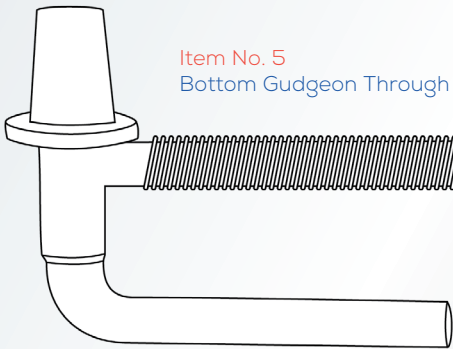

SKU: MWFGSETHL04H
Barcode: 9315532052757

Item No. 7

Farm Gate Latch Set - Hook Type, Screw In

Item No. 8

Bottom Gudgeon Through Post 400mm x 16mm

Item No. 9

Top Strap Through Post 400mm x 16mm

Ring Latch and Hinge Set #4

SKU: MWFGSETHL04R
Barcode: 9315532052740

Item No. 1

Farm Gate Latch Set - Ring Type, Screw In

Item No. 8

Bottom Gudgeon Through Post 400mm x 16mm

Item No. 9

Top Strap Through Post 400mm x 16mm

Farm Gate Fittings - Sets

Hook Latch and Hinge Set #9

SKU: MWFGSETHL09H
Barcode: 9315532052771

Item No. 7
Farm Gate Latch Set - Hook Type, Screw In

Item No. 5
Bottom Gudgeon Through Post 300mm x 16mm

Item No. 2
Top Strap Through Post
300mm x 16mm