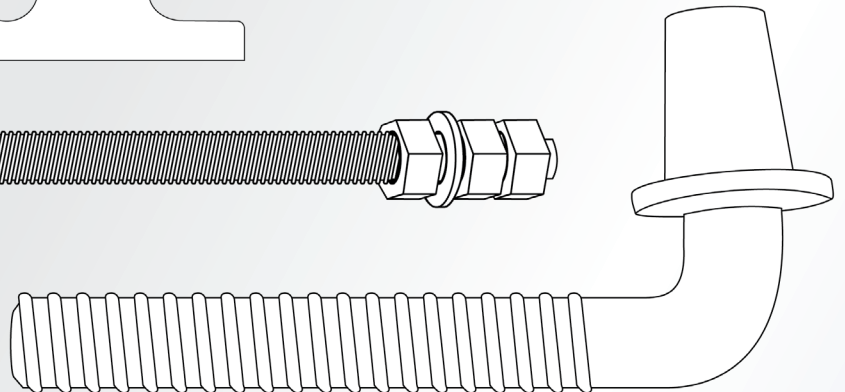

Hinge Only Set #3

SKU: MWFGH25NB
Barcode: 9315532052184

Item No. 6
Bottom Gudgeon, Screw
On - Suits 25Nb

Item No. 4
Top Strap Hinge Assembly,
Screw On - Suits 25Nb

Ring Latch and Hinge Set #1

SKU: MWFGSETHL01R
Barcode: 9315532052719

Item No. 1 Farm Gate Latch Set - Ring Type, Screw In

Item No. 2 Top Strap Through Post 300mm x 16mm

Item No. 3 Bottom Gudgeon, Screw In - Suits 25Nb

Farm Gate Fittings - Sets

Hook Latch and Hinge Set #2

SKU: MWFGSETHL02H
Barcode: 9315532052733

Item No. 7
Farm Gate Latch Set - Hook Type, Screw In

Item No. 4
Top Strap Hinge Assembly, Screw On - Suits 25Nb

Item No. 3
Bottom Gudgeon, Screw In - Suits 25Nb

Ring Latch and Hinge Set #2

SKU: MWFGSETHL02R
Barcode: 9315532052726

Item No. 1
Farm Gate Latch Set - Ring Type, Screw In

Item No. 4
Top Strap Hinge Assembly, Screw On - Suits 25Nb

Item No. 3
Bottom Gudgeon, Screw In - Suits 25Nb

Farm Gate Fittings - Sets

Hook Latch and Hinge Set #4