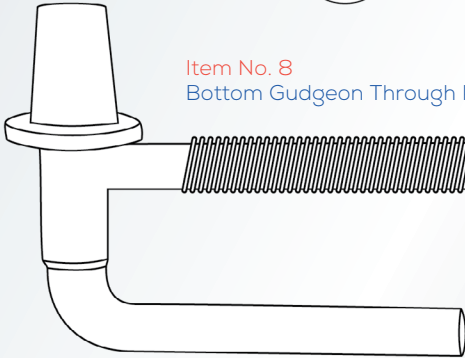

Item No. 1
Farm Gate Latch Set - Ring Type, Screw In

Item No. 4
Top Strap Hinge Assembly, Screw On - Suits 25Nb

Item No. 3
Bottom Gudgeon, Screw In - Suits 25Nb

Farm Gate Fittings - Sets

Hook Latch and Hinge Set #4

SKU: MWFGSETHL04H
Barcode: 9315532052757

Item No. 7

Farm Gate Latch Set - Hook Type, Screw In

Item No. 8

Bottom Gudgeon Through Post 400mm x 16mm

Item No. 9

Top Strap Through Post 400mm x 16mm

Ring Latch and Hinge Set #4

SKU: MWFGSETHL04R
Barcode: 9315532052740

Item No. 1

Farm Gate Latch Set - Ring Type, Screw In

Item No. 8

Bottom Gudgeon Through Post 400mm x 16mm

Item No. 9

Top Strap Through Post 400mm x 16mm

Farm Gate Fittings - Sets